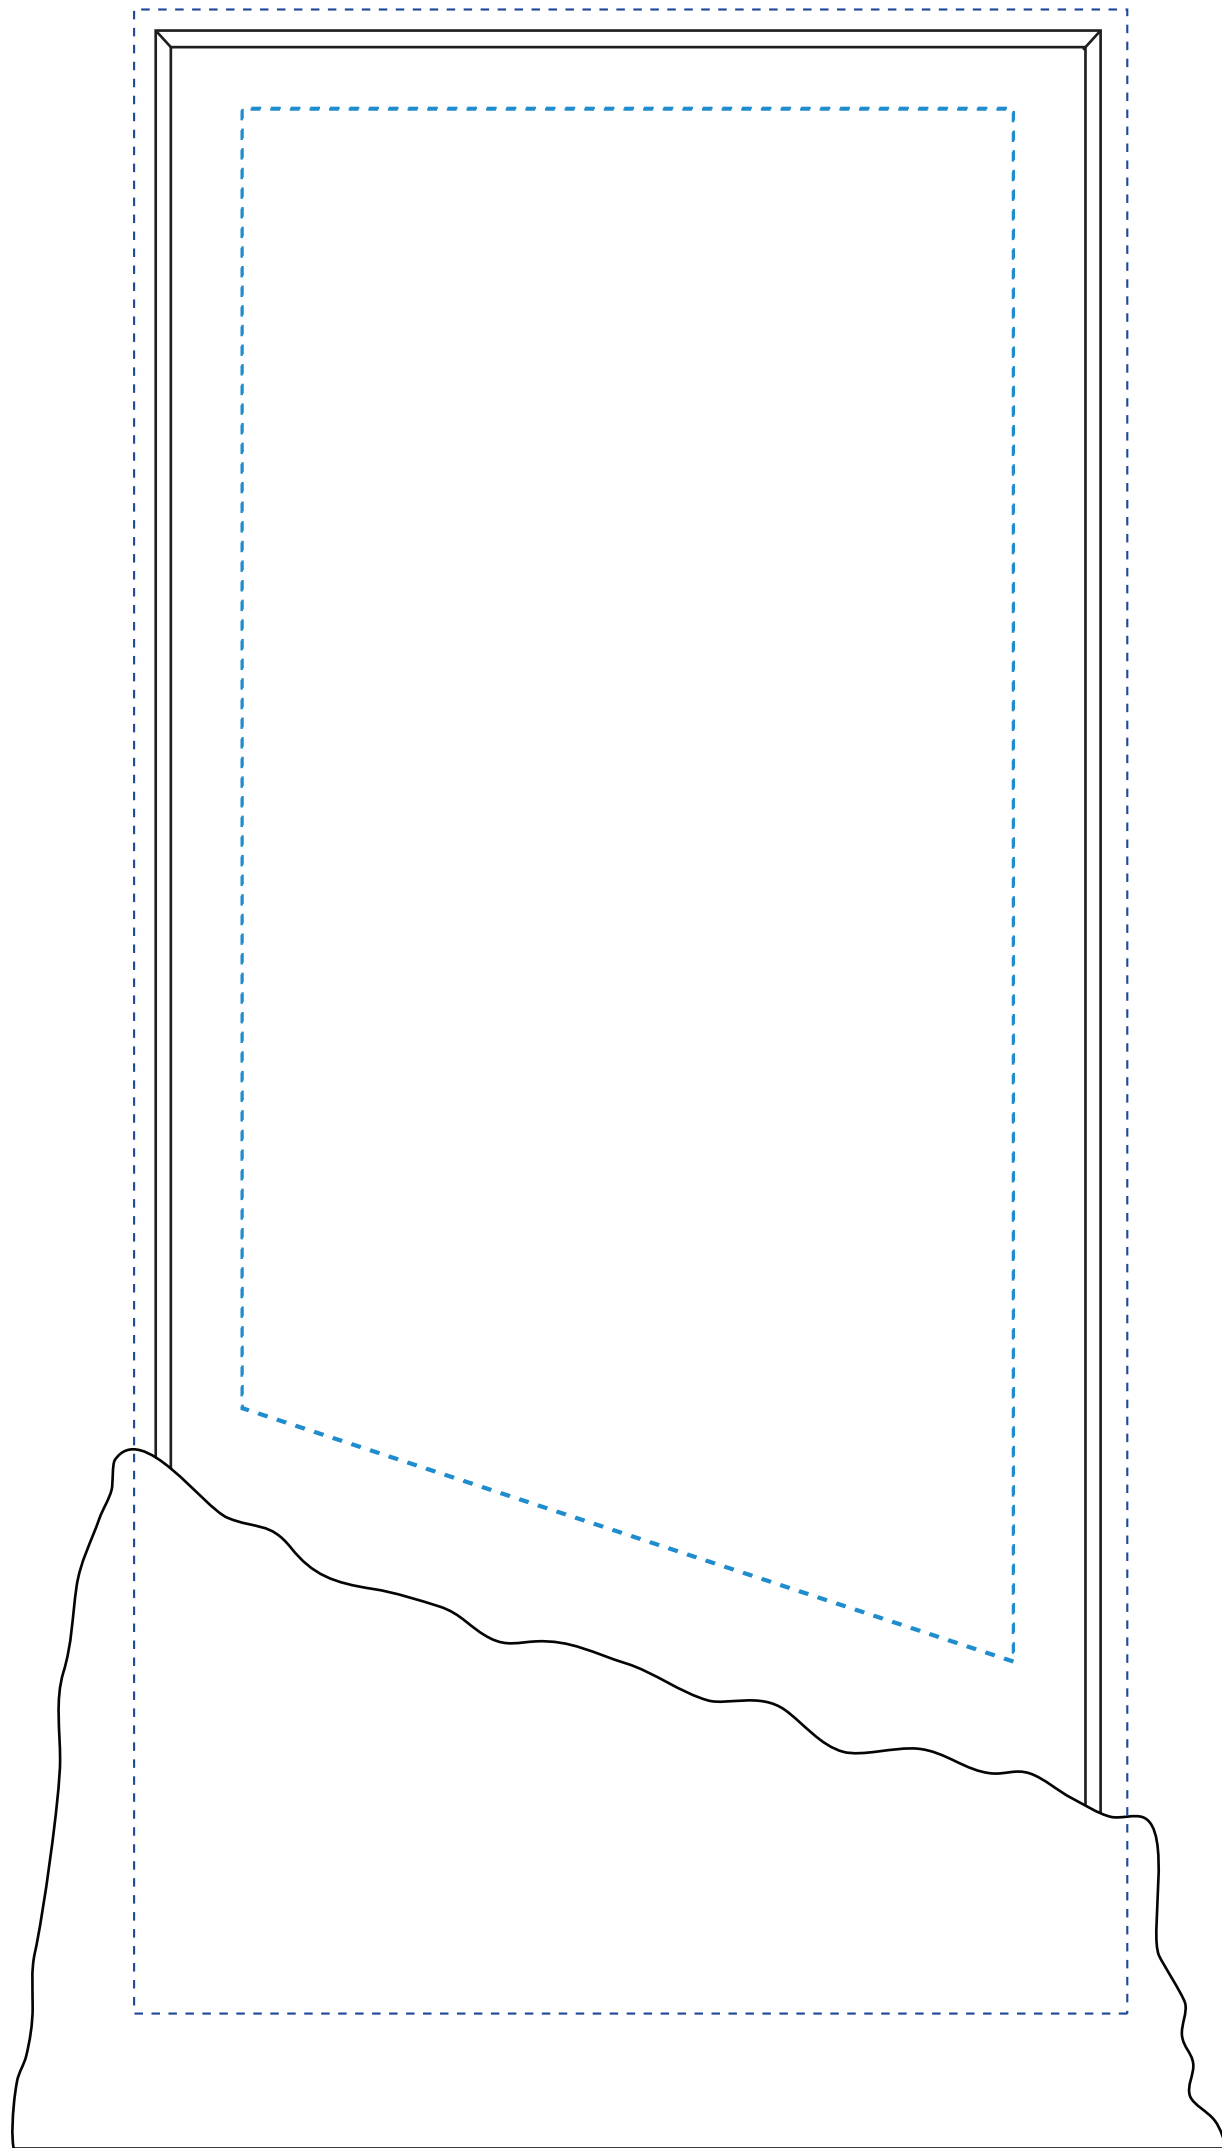

Standard Illumachrome: Reverse  
Standard Etch: Front

043315 SUMMIT STONE 11"

*Blue line represents the max image area.  
Dark Blue line represents the Illumachrome image area.  
Illumachrome should bleed approx. 1/8" over the piece edges.*