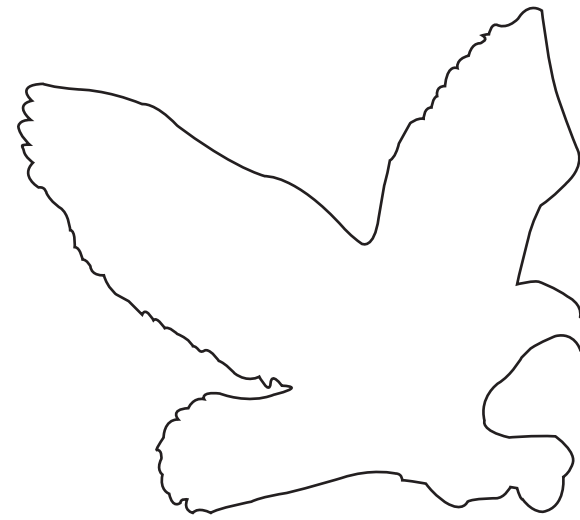

Standard Illumachrome: Reverse  
Standard Etch: Front

043315 SUMMIT STONE 11"

*Blue line represents the max image area.  
Dark Blue line represents the Illumachrome image area.  
Illumachrome should bleed approx. 1/8" over the piece edges.*