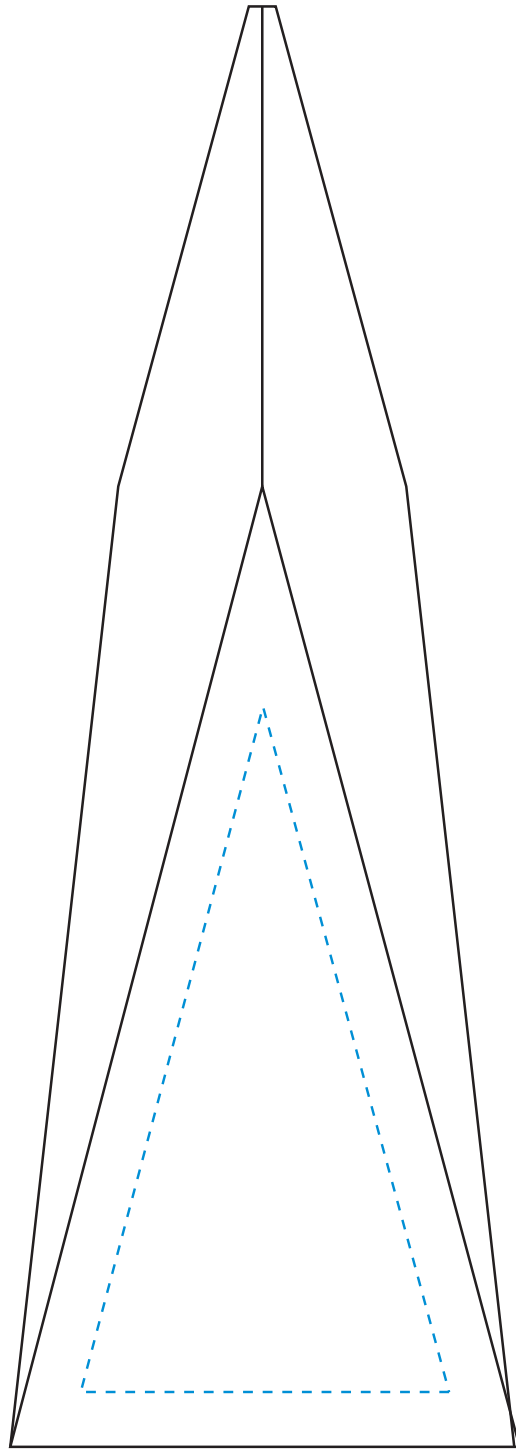

Standard Etch: Front

5662 WHITTEAR PEAK
Blue line represents the max image area.