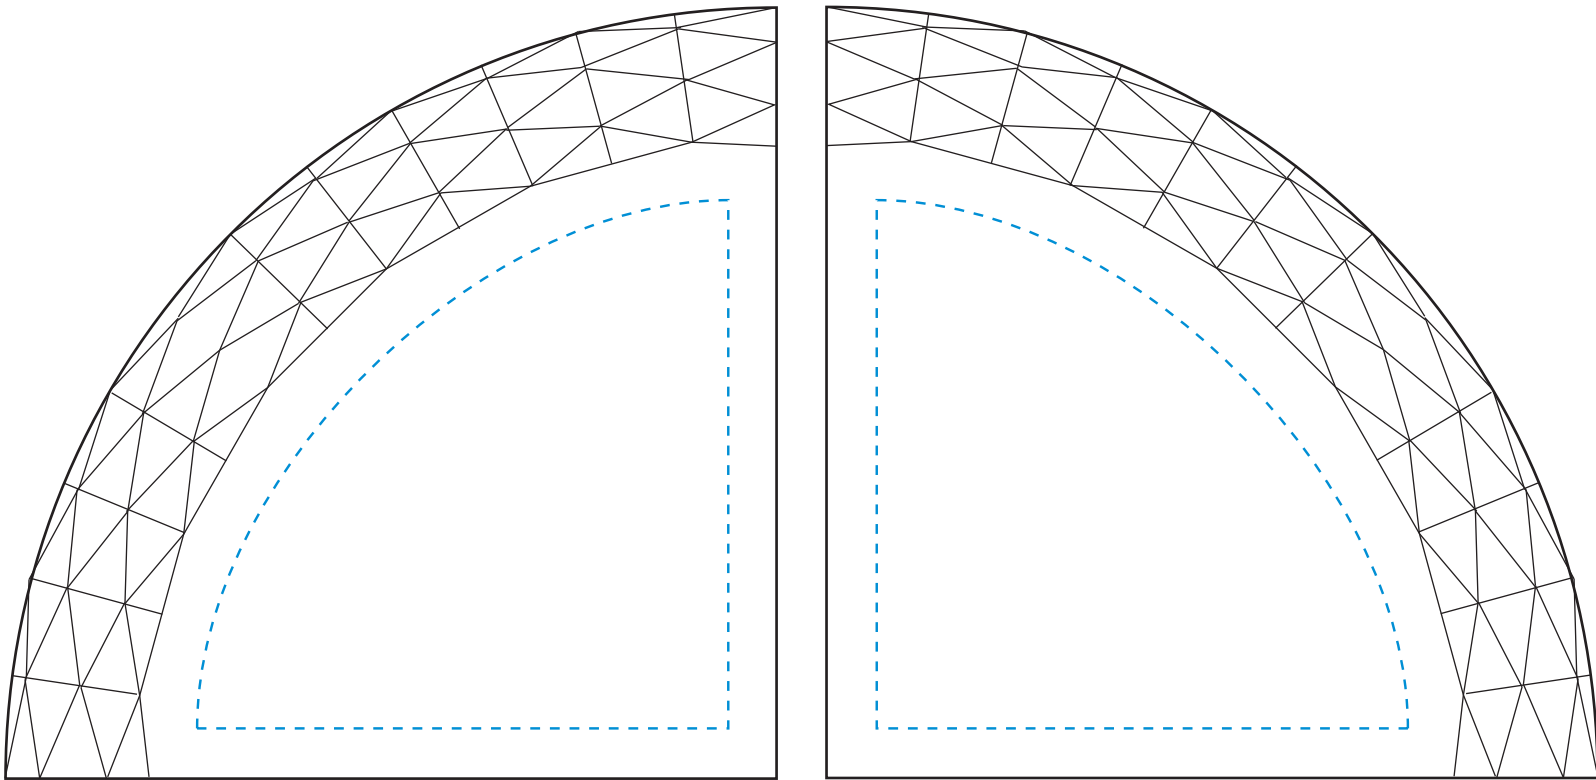

Standard Etch: Reverse

5809 BOOK ENDS

Blue line represents the max image area.