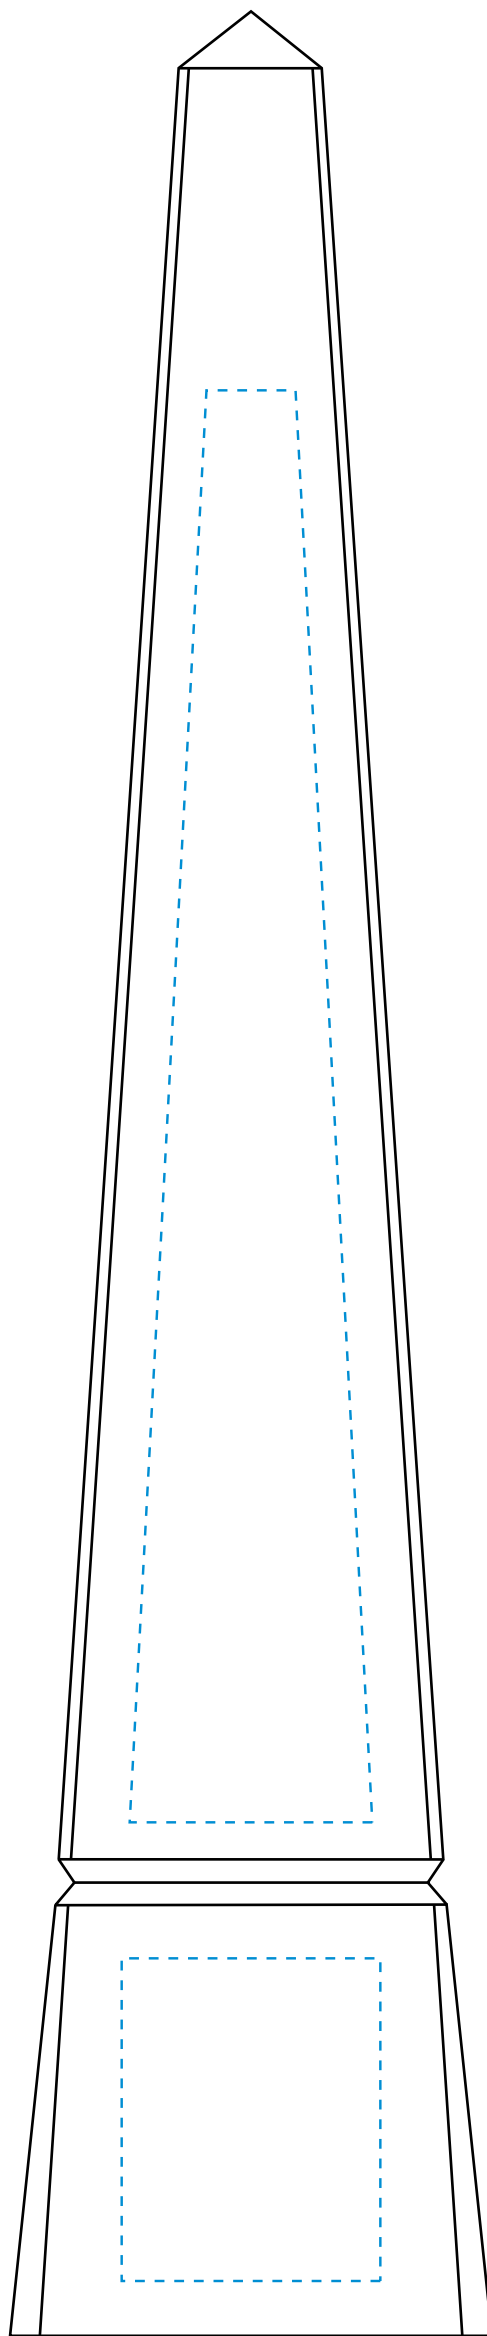

Standard Etch: Front

5828 EVEREST

Blue line represents the max image area.