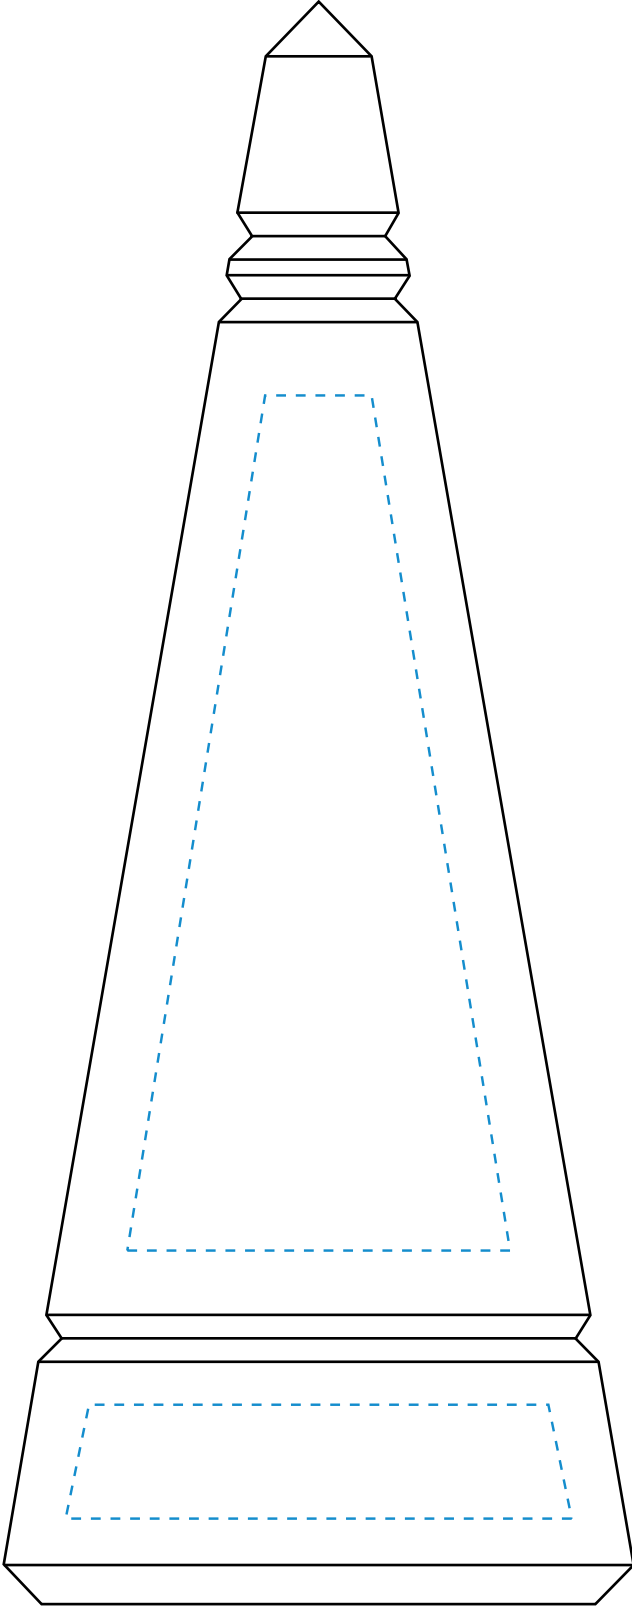

Standard Etch: Front

5941 CASTLE PEAK MED

Blue line represents the max image area.