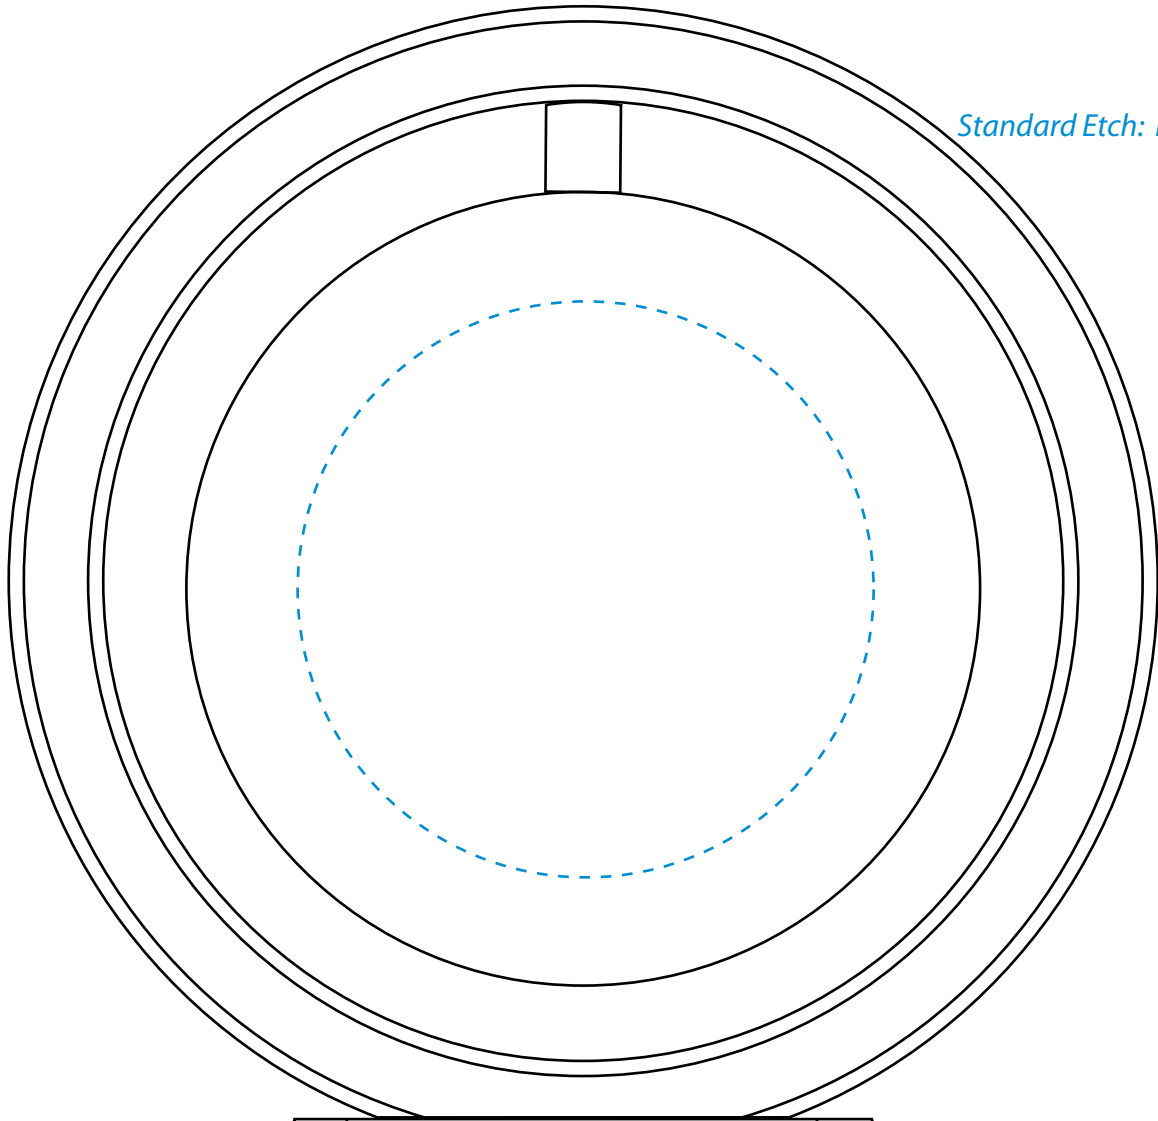

Standard Etch: Front

Standard Etch: Reverse

Standard Etch: Front

5998 ANNULAR
Blue line represents the max image area.