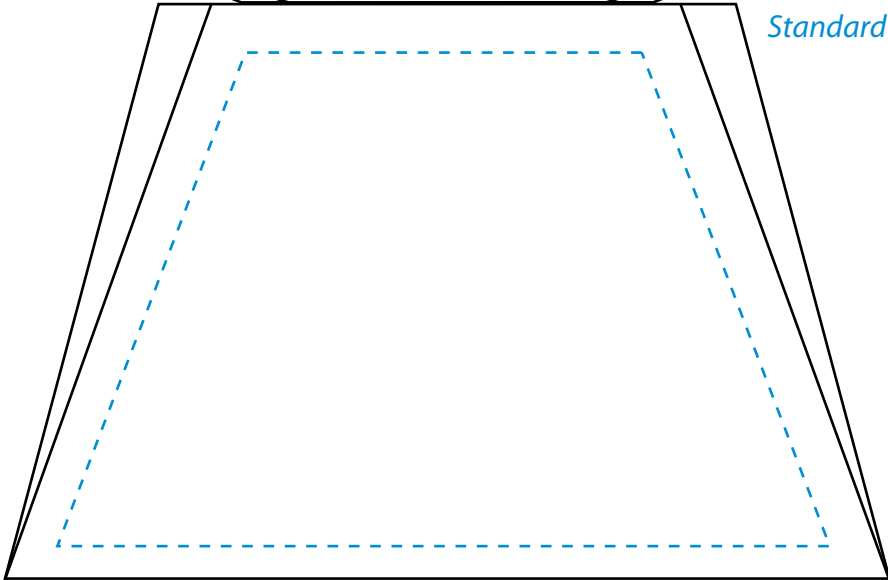

Standard Etch: Front

Standard Etch: Reverse

Standard Etch: Front

5998 ANNULAR
Blue line represents the max image area.