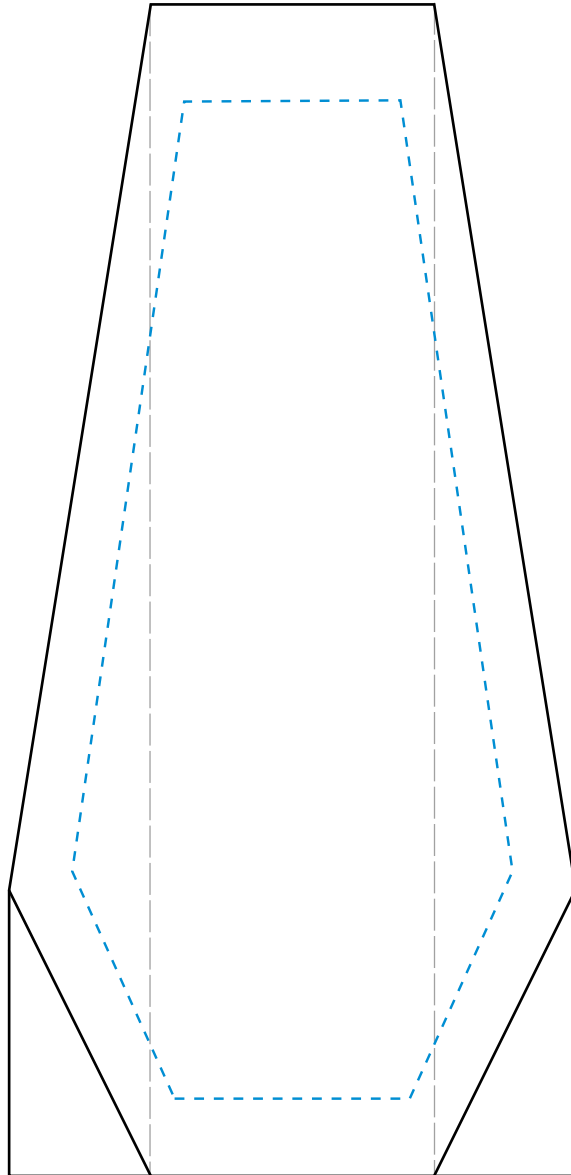

Standard Etch: Front

6040 WEDGEWOOD 6"

Blue line represents the max image area.