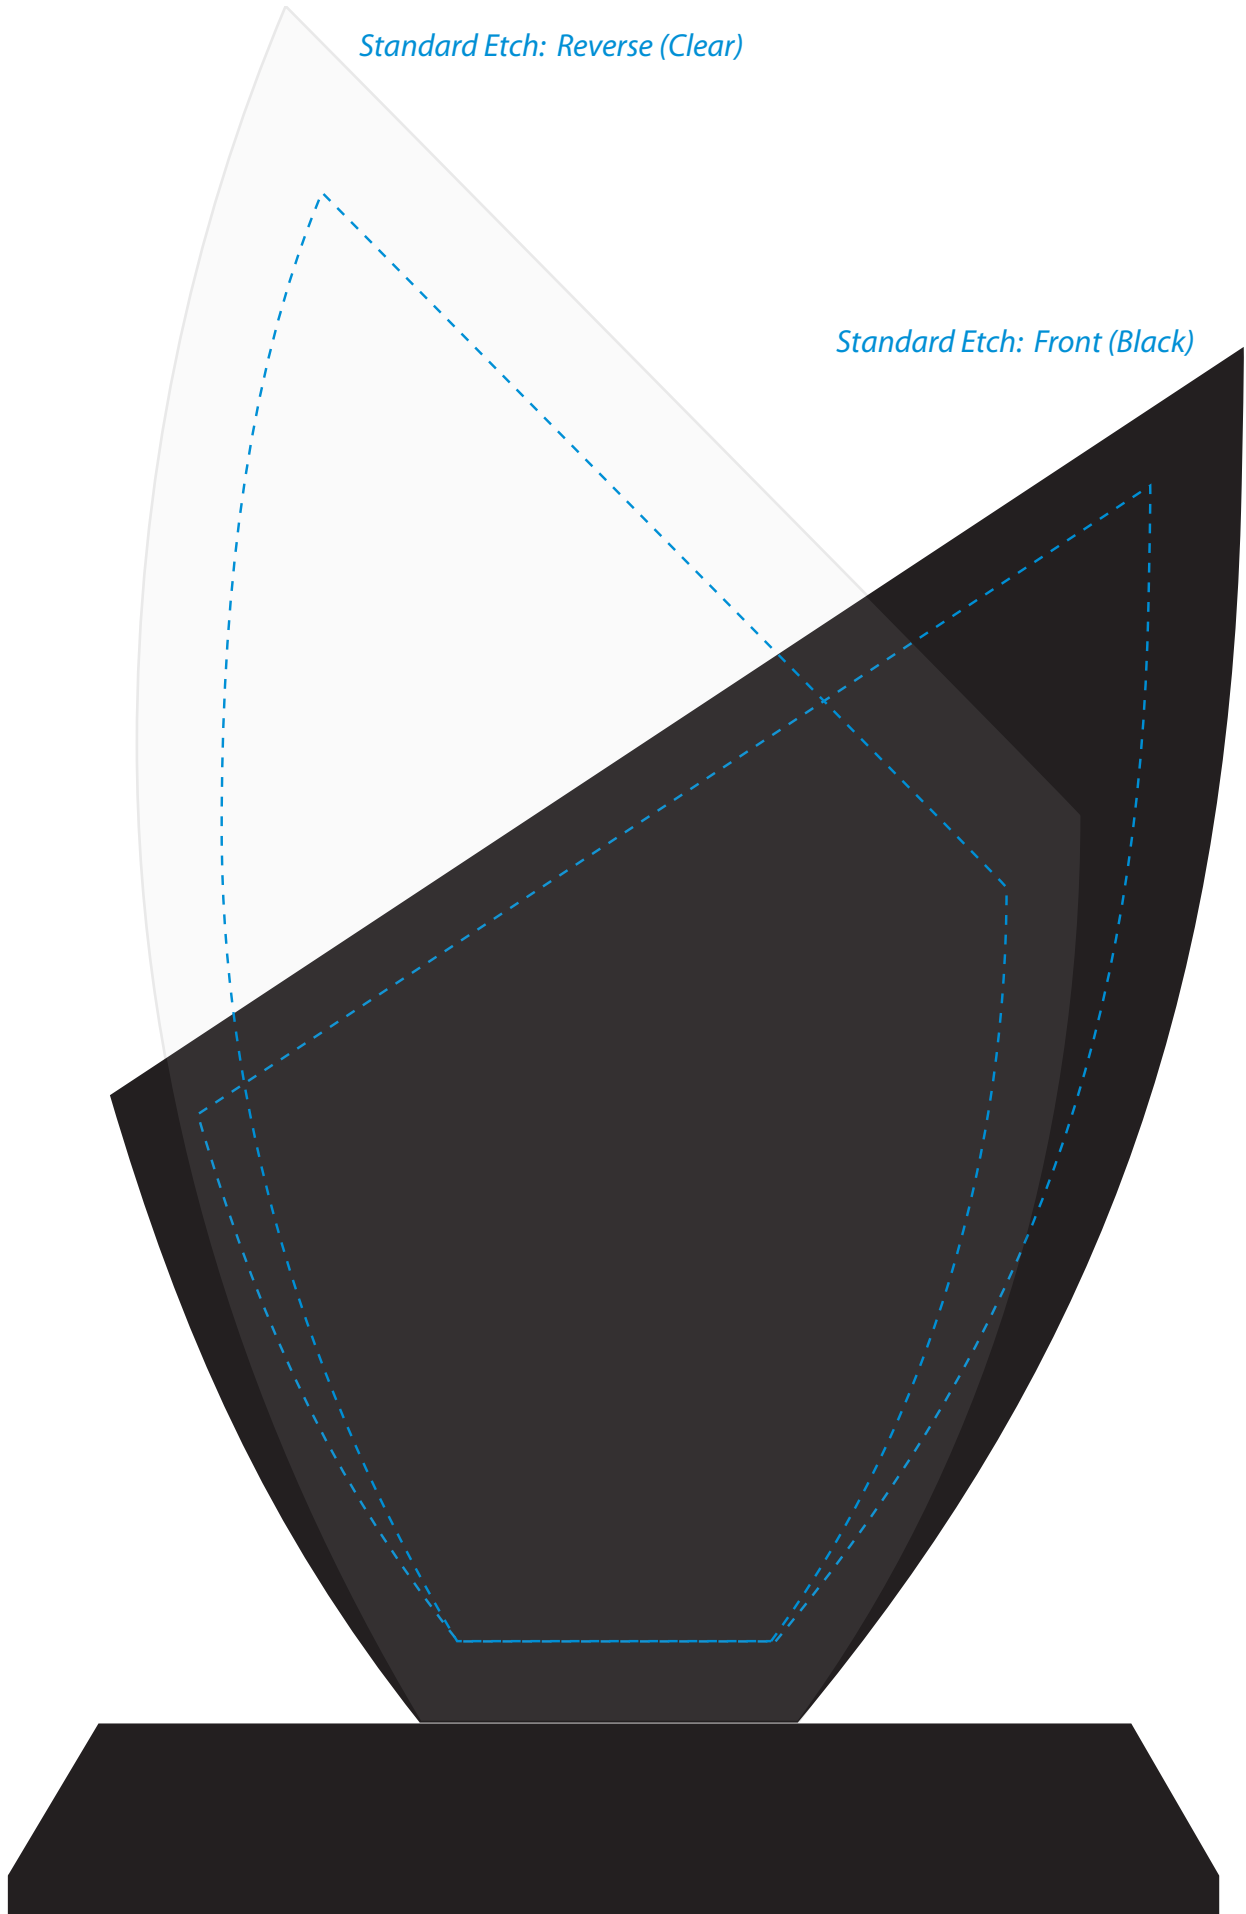

*Standard Etch: Reverse (Clear)*

*Standard Etch: Front (Black)*

**6064 TUXEDO NEWPORT**  
*Blue line represents the max image area.*