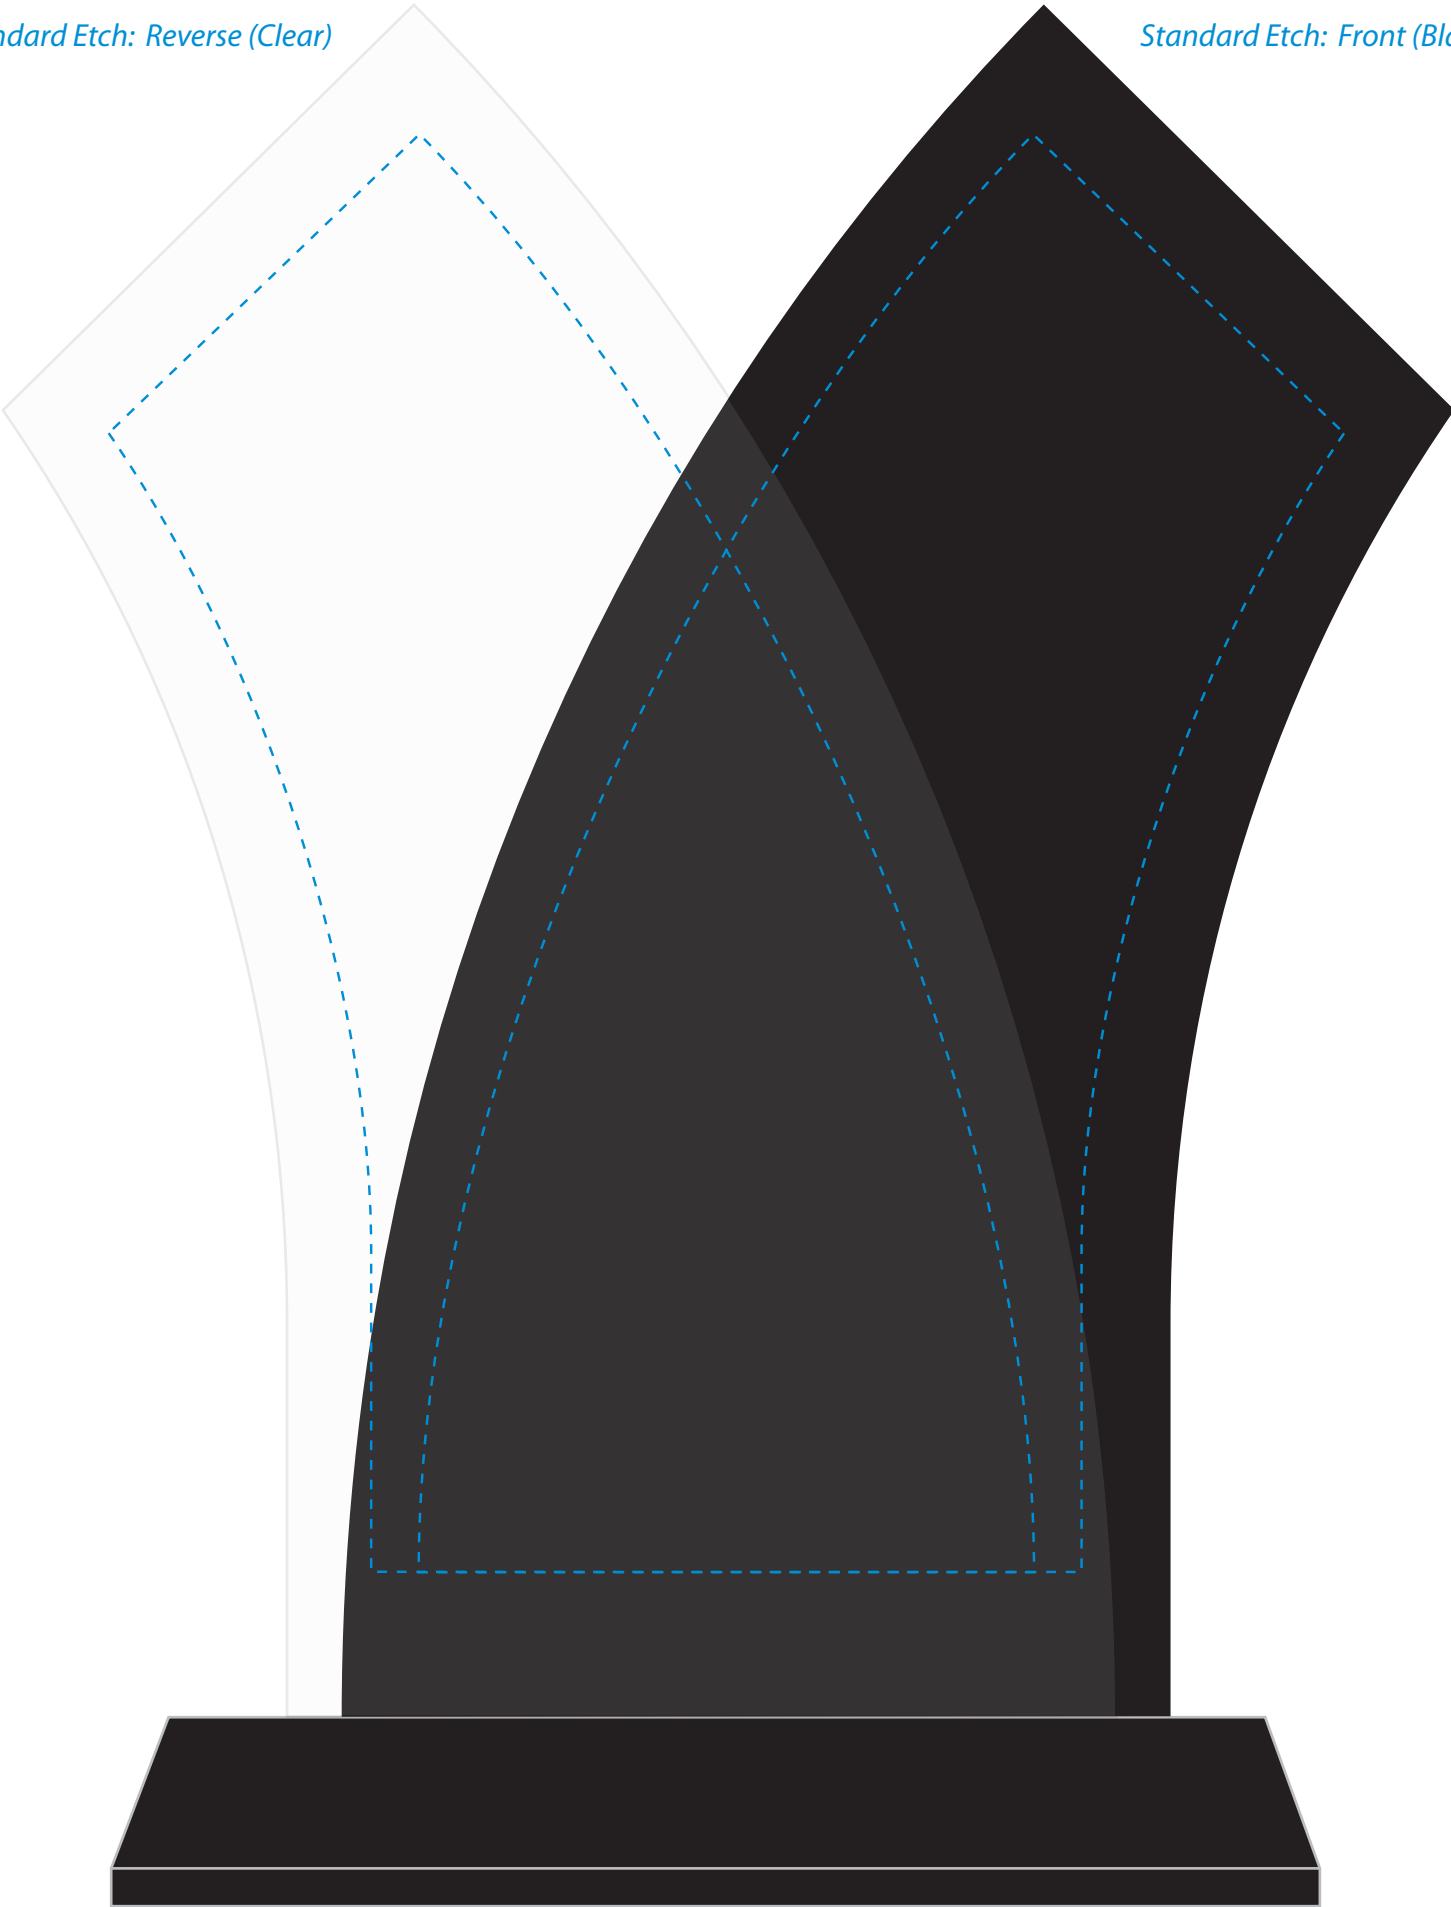

Standard Etch: Reverse (Clear)

Standard Etch: Front (Black)

6069 TUXEDO WAVE
Blue line represents the max image area.