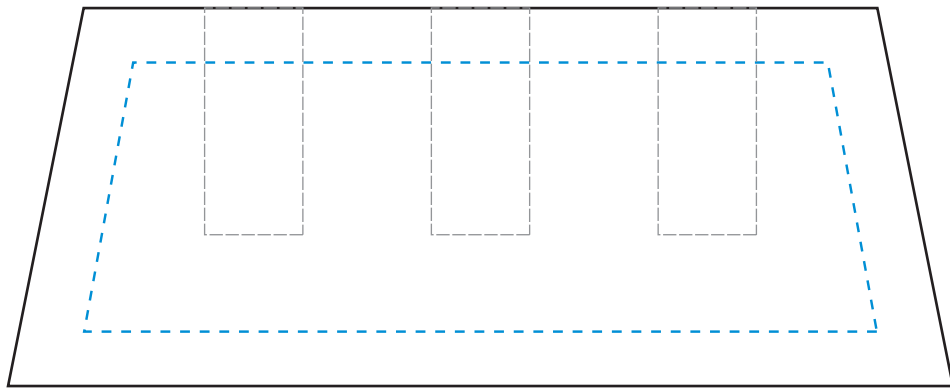

Standard Etch: Front

6274 KELSEY PEN HOLDER

Blue line represents the max image area.