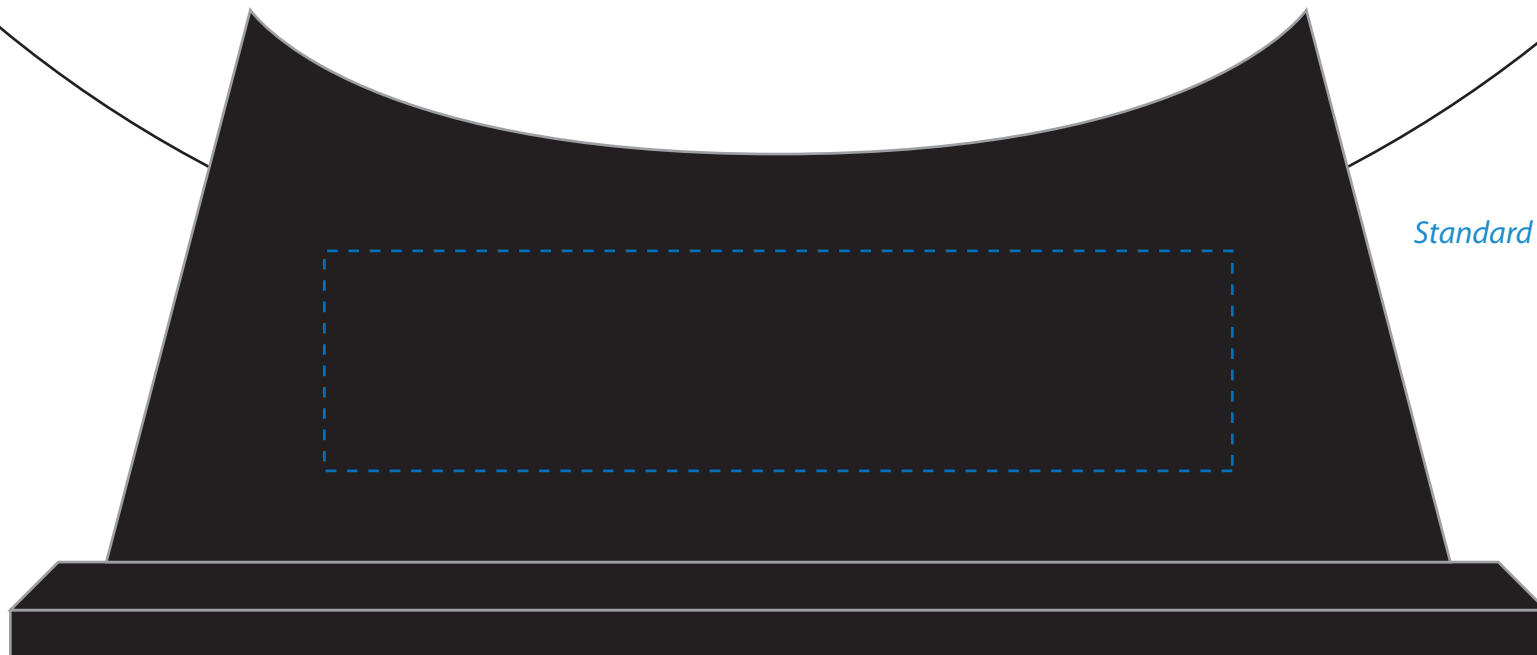

Standard Etch: Reverse

Standard Etch: Front

6299 SOLARIS PLATE

Blue line represents the max image area.