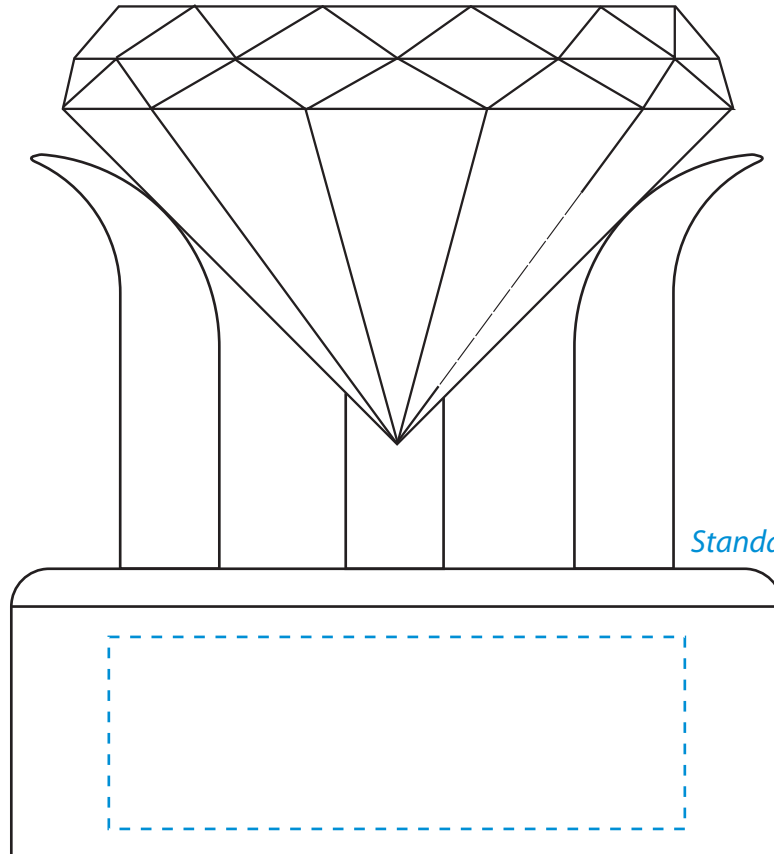

*Standard Etch: Front*

*Etch on Top of Diamond  
Only Available on Orders  
of 30+ Pieces*

*Standard Etch: Front*

**6363 RADIANT DIAMOND**

*Blue line represents the max image area.*