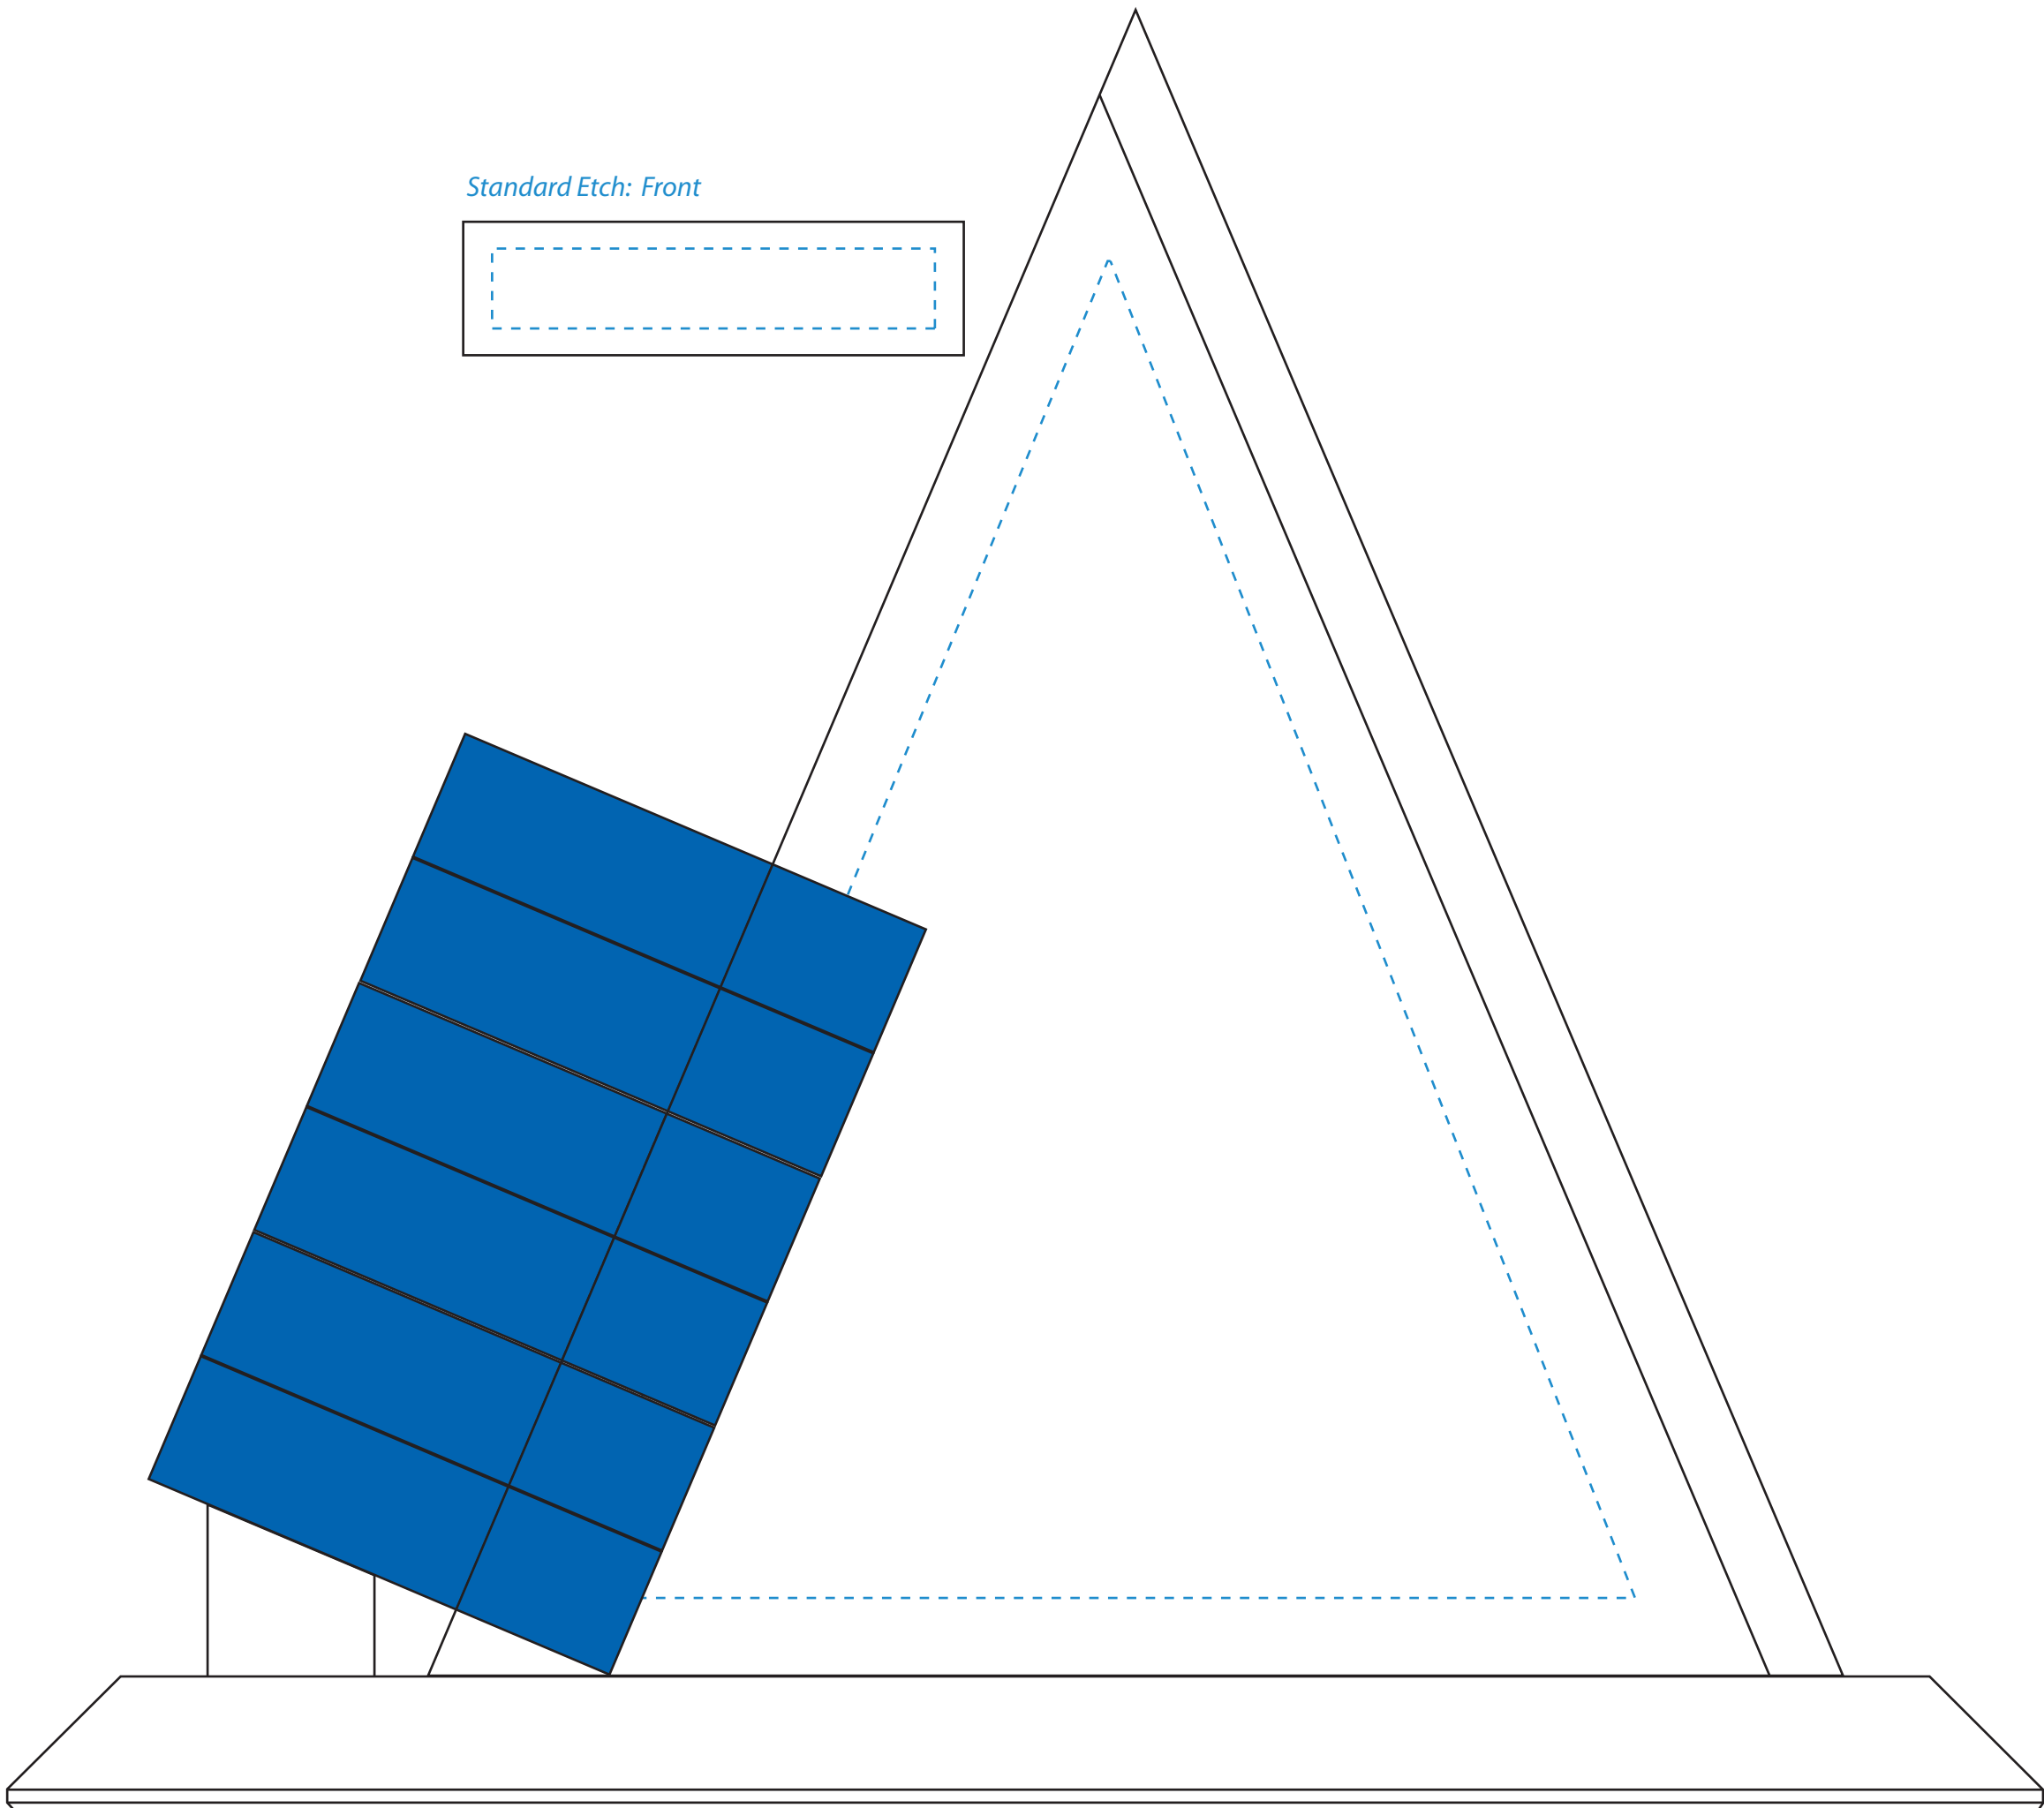

Standard Etch: Reverse

Standard Etch: Front

6458 GOAL-SETTER PEAK  
Blue line represents the max image area.