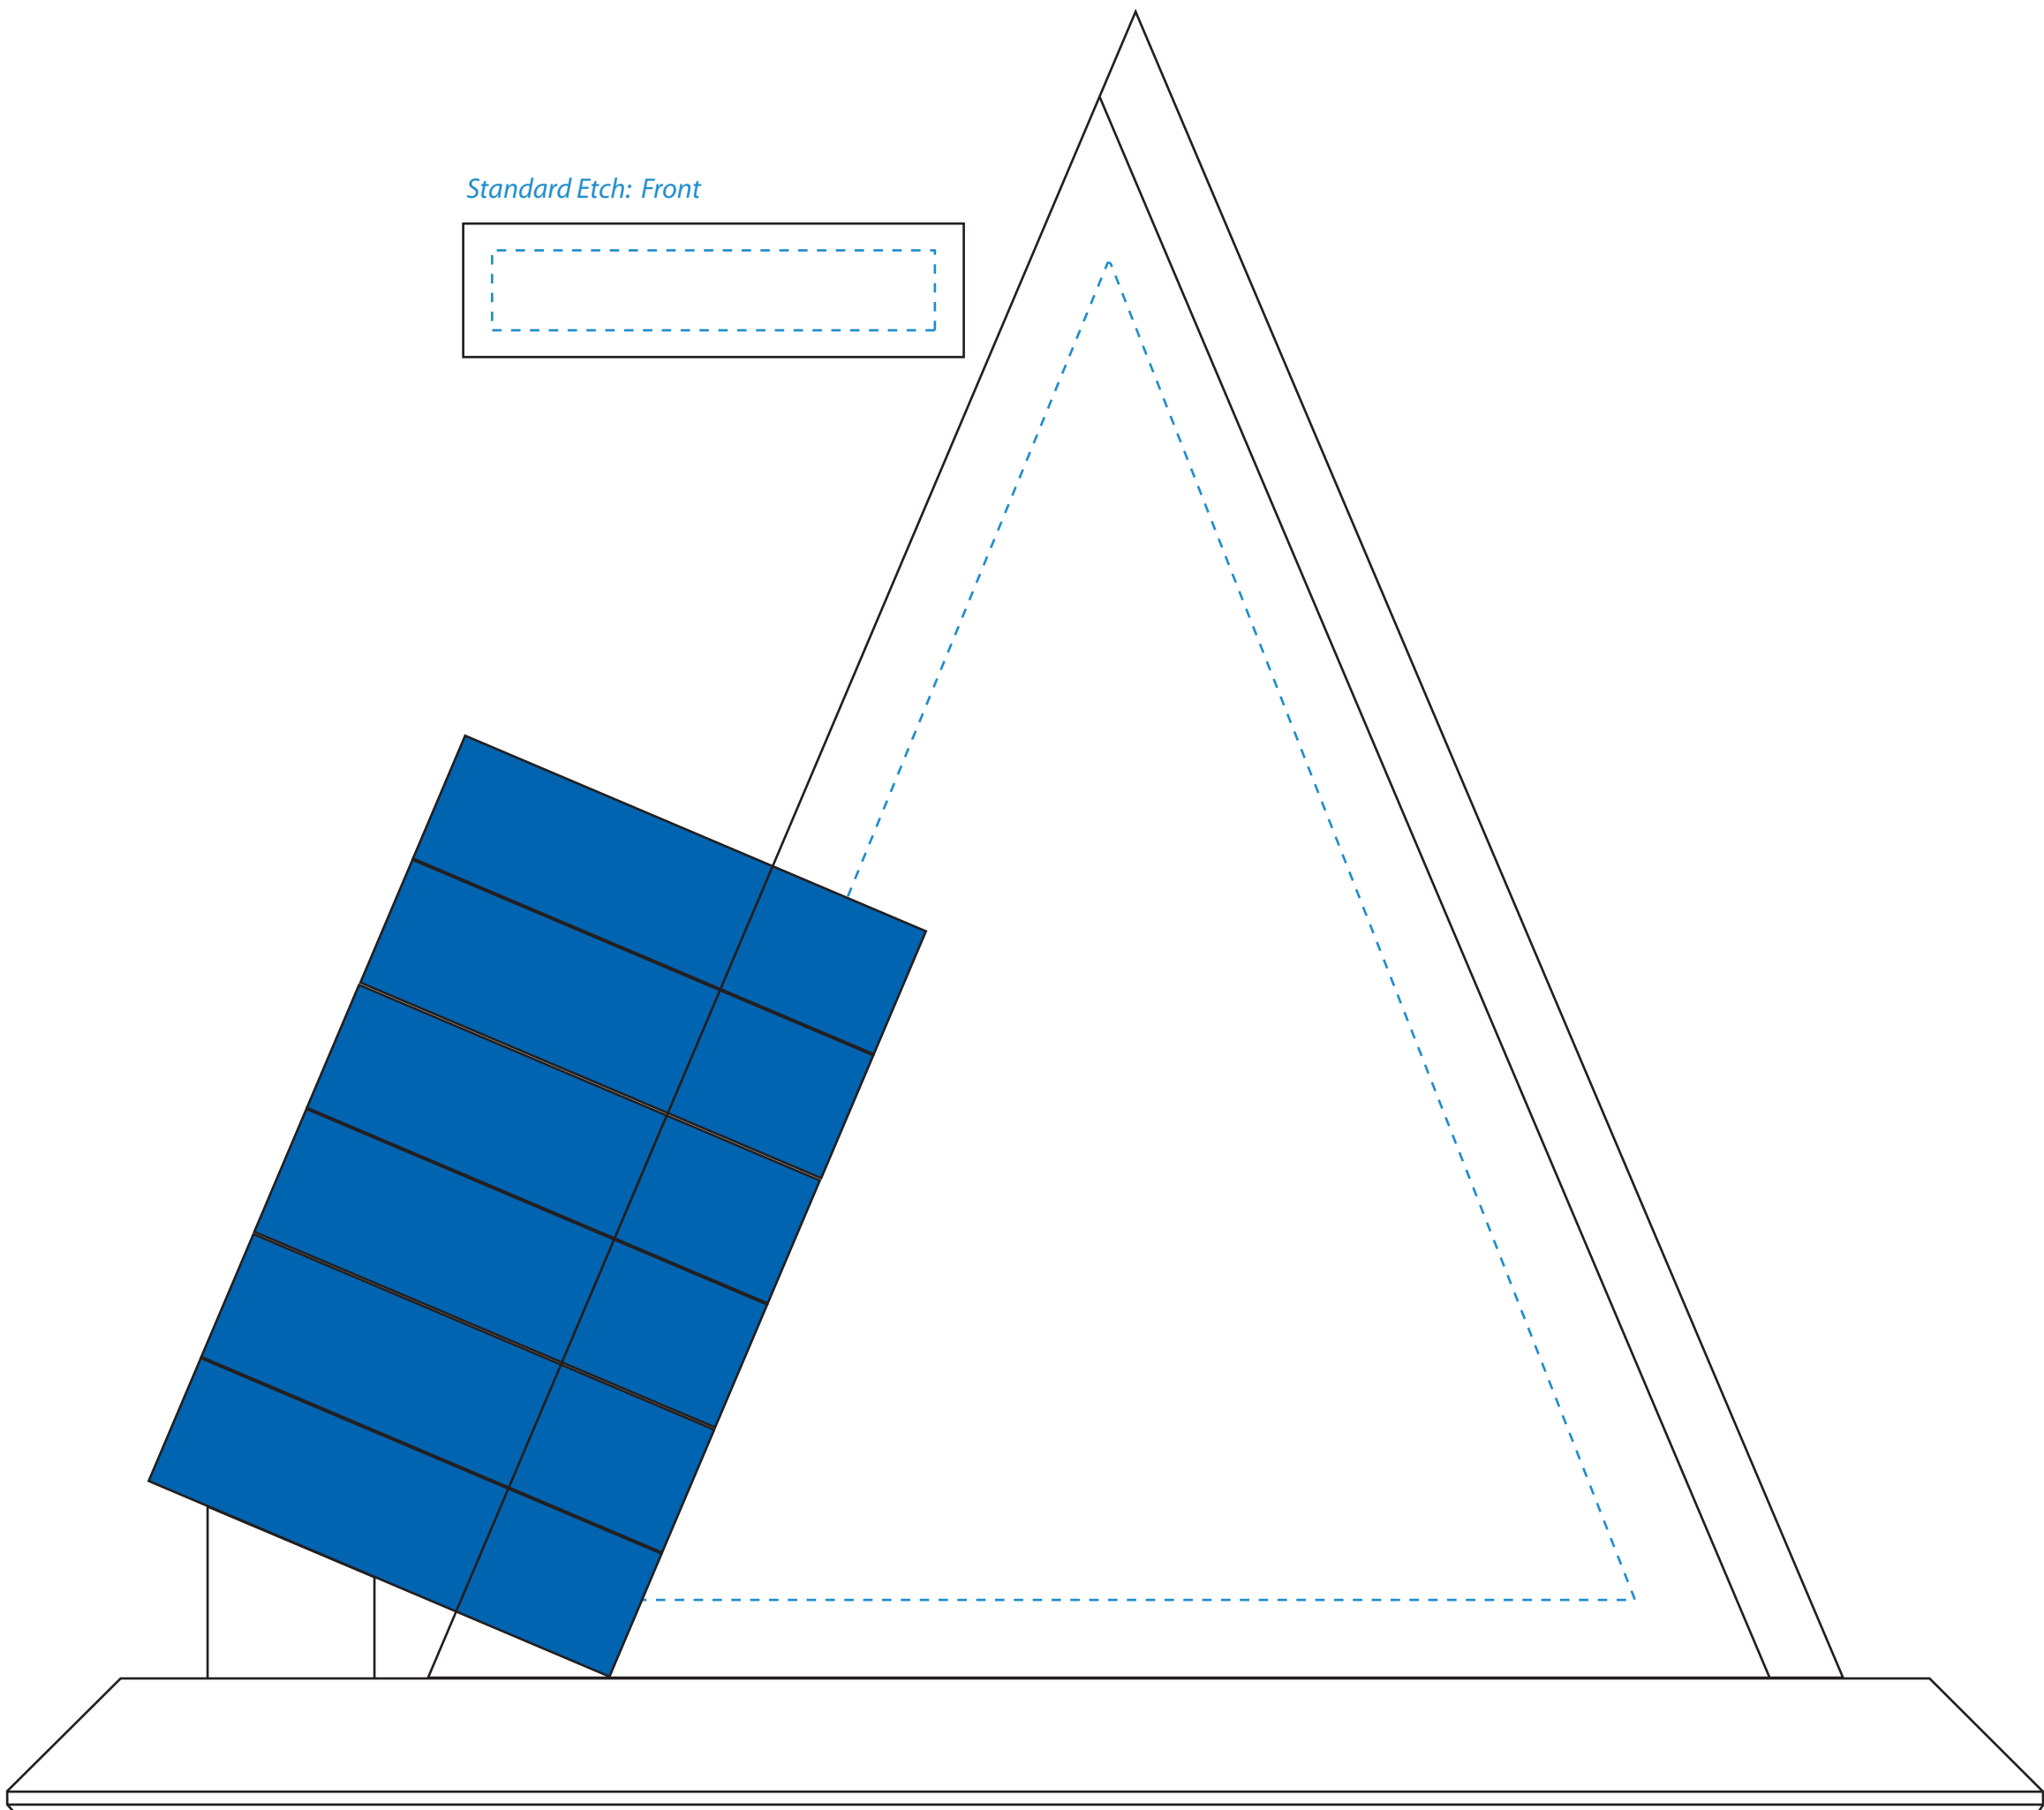

Standard Etch: Reverse

Standard Etch: Front

6458 GOAL-SETTER PEAK
Blue line represents the max image area.