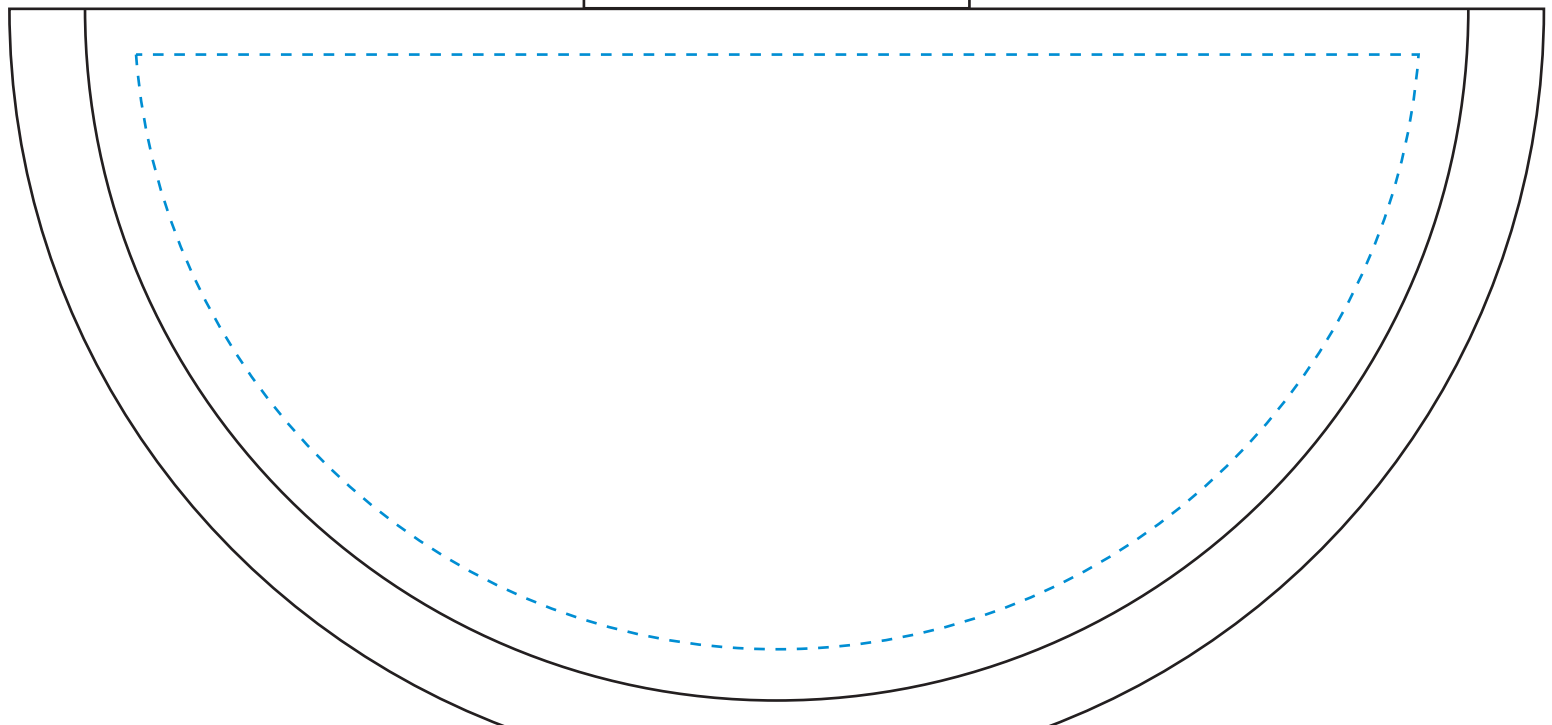

Standard Etch: Reverse

Standard Etch: Reverse

Standard Etch: Front

6473 CONCENTRIC

Blue line represents the max image area.