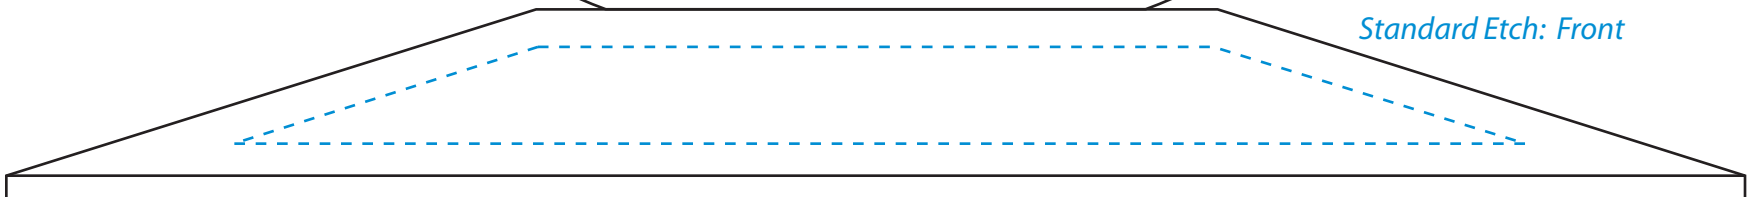

Standard Etch: Reverse

Standard Etch: Reverse

Standard Etch: Front

6473 CONCENTRIC

Blue line represents the max image area.