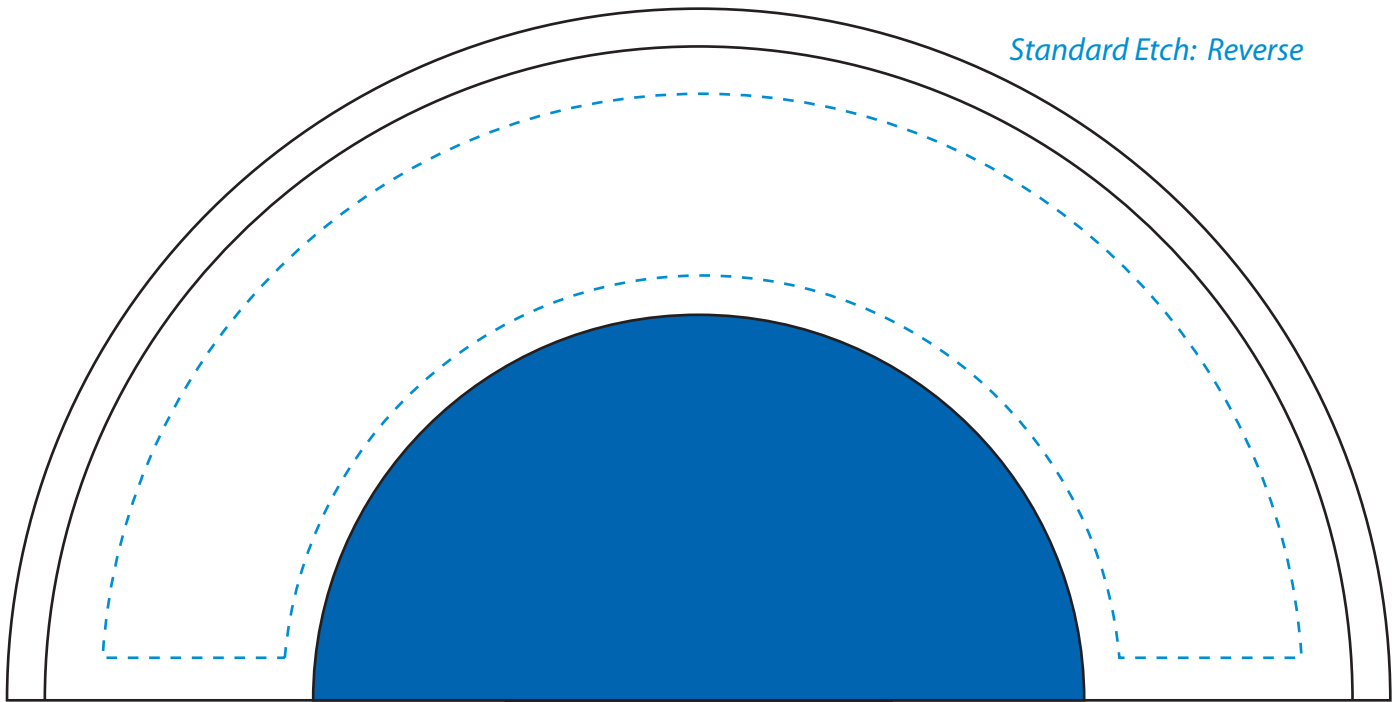

Standard Etch: Reverse

Standard Etch: Reverse

Standard Etch: Front

6473 CONCENTRIC

Blue line represents the max image area.