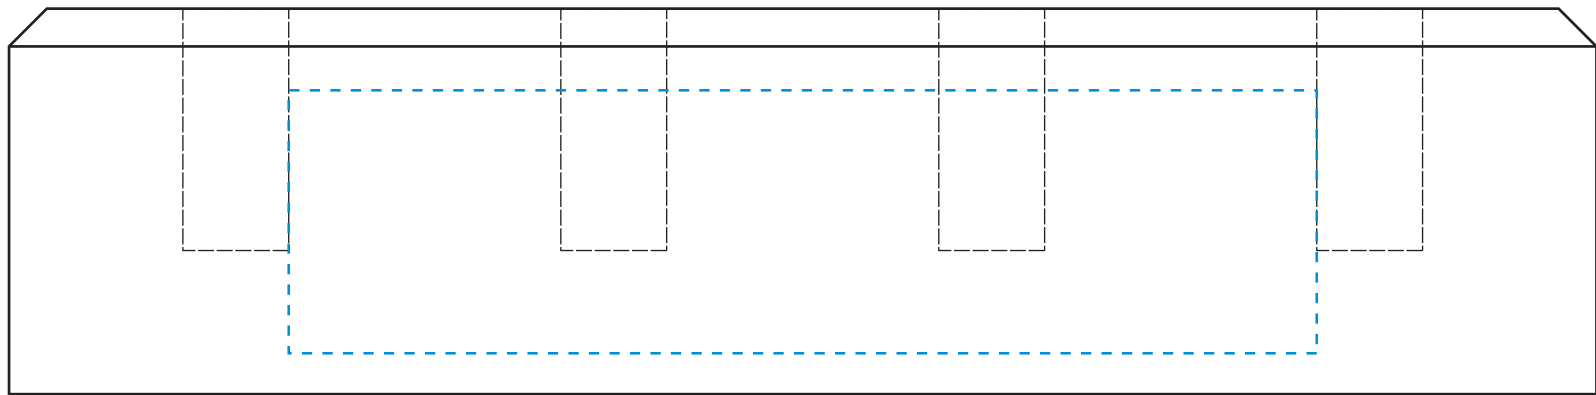

Standard Etch: Front

6499 OVAL WINE STOPPER HOLDER

Blue line represents the max image area.