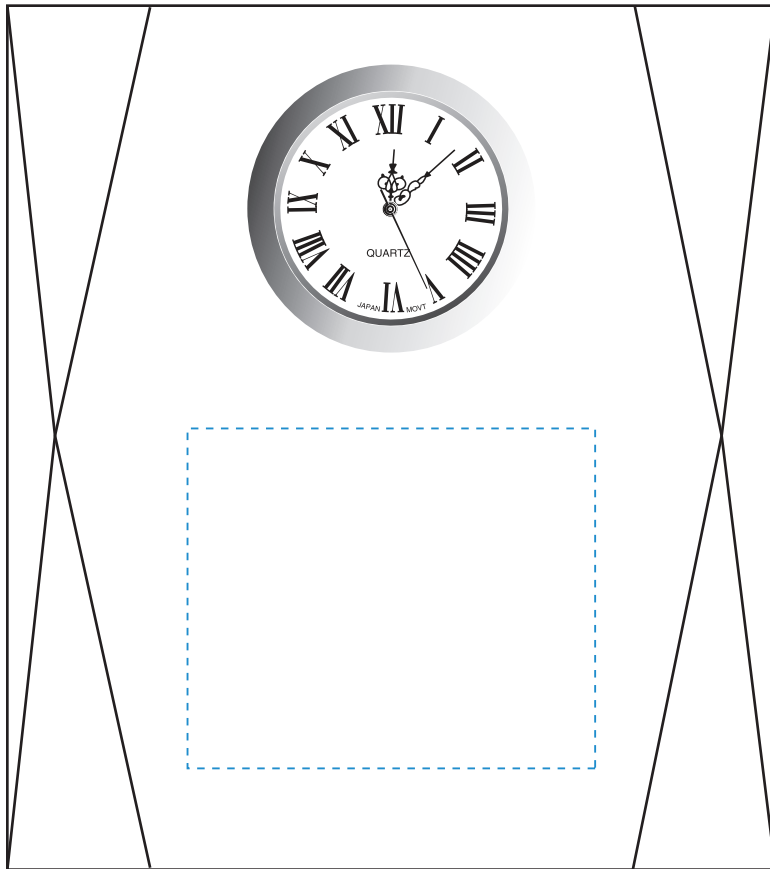

*Standard Etch: Reverse*

**7051 MOMENTS BEVELED CLOCK**