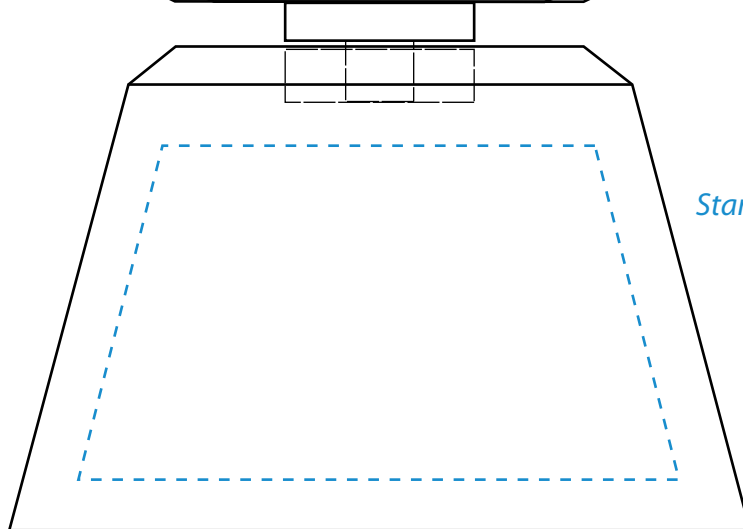

*Standard Etch: Front*

*Standard Etch: Front*

**7140 AIM GLOBAL RING**

*Blue line represents the max image area.*