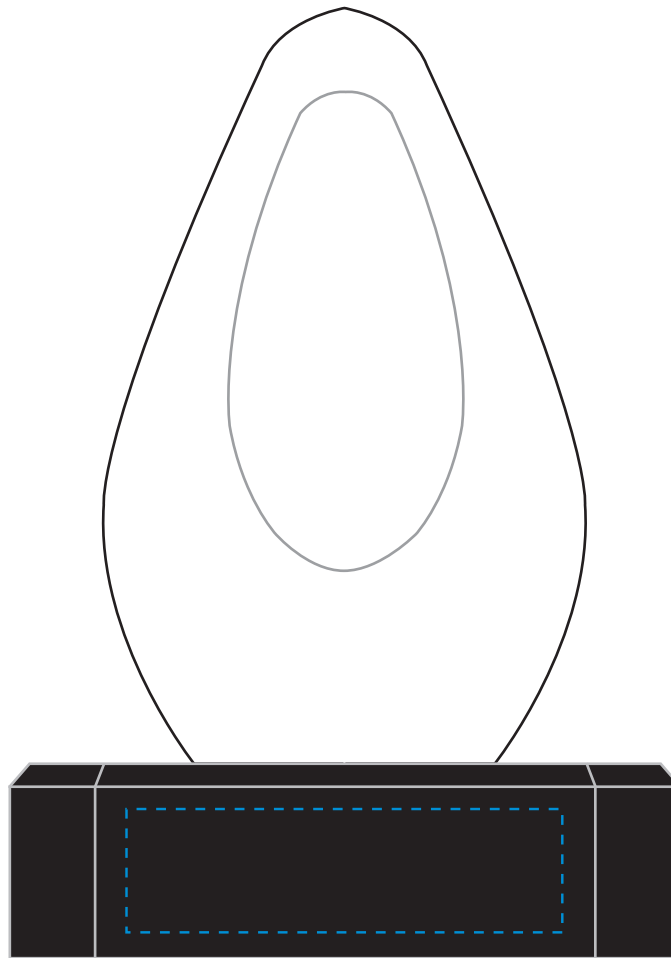

Standard Etch: Front

7204B INTROSPECT ART GLASS

Blue line represents the max image area.