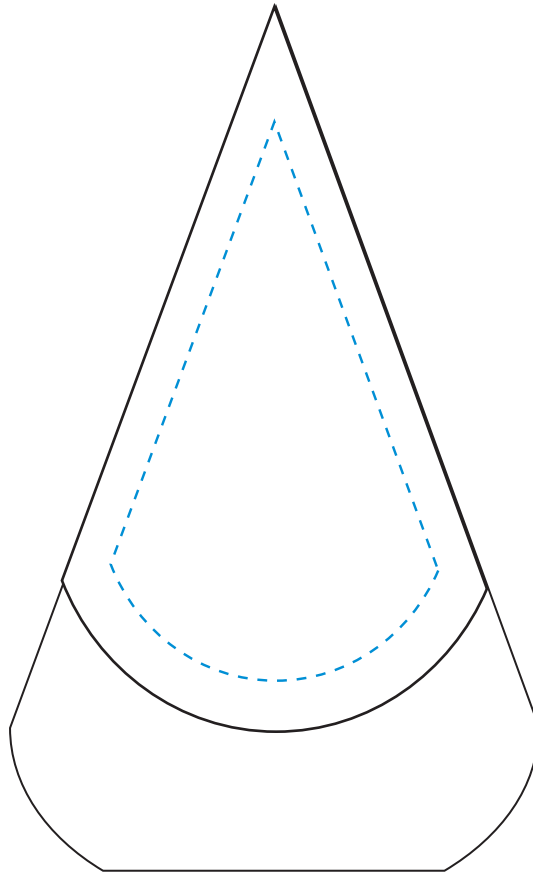

Standard Etch: Front

7211 QUATTRO PYRAMID ART GLASS

Blue line represents the max image area.