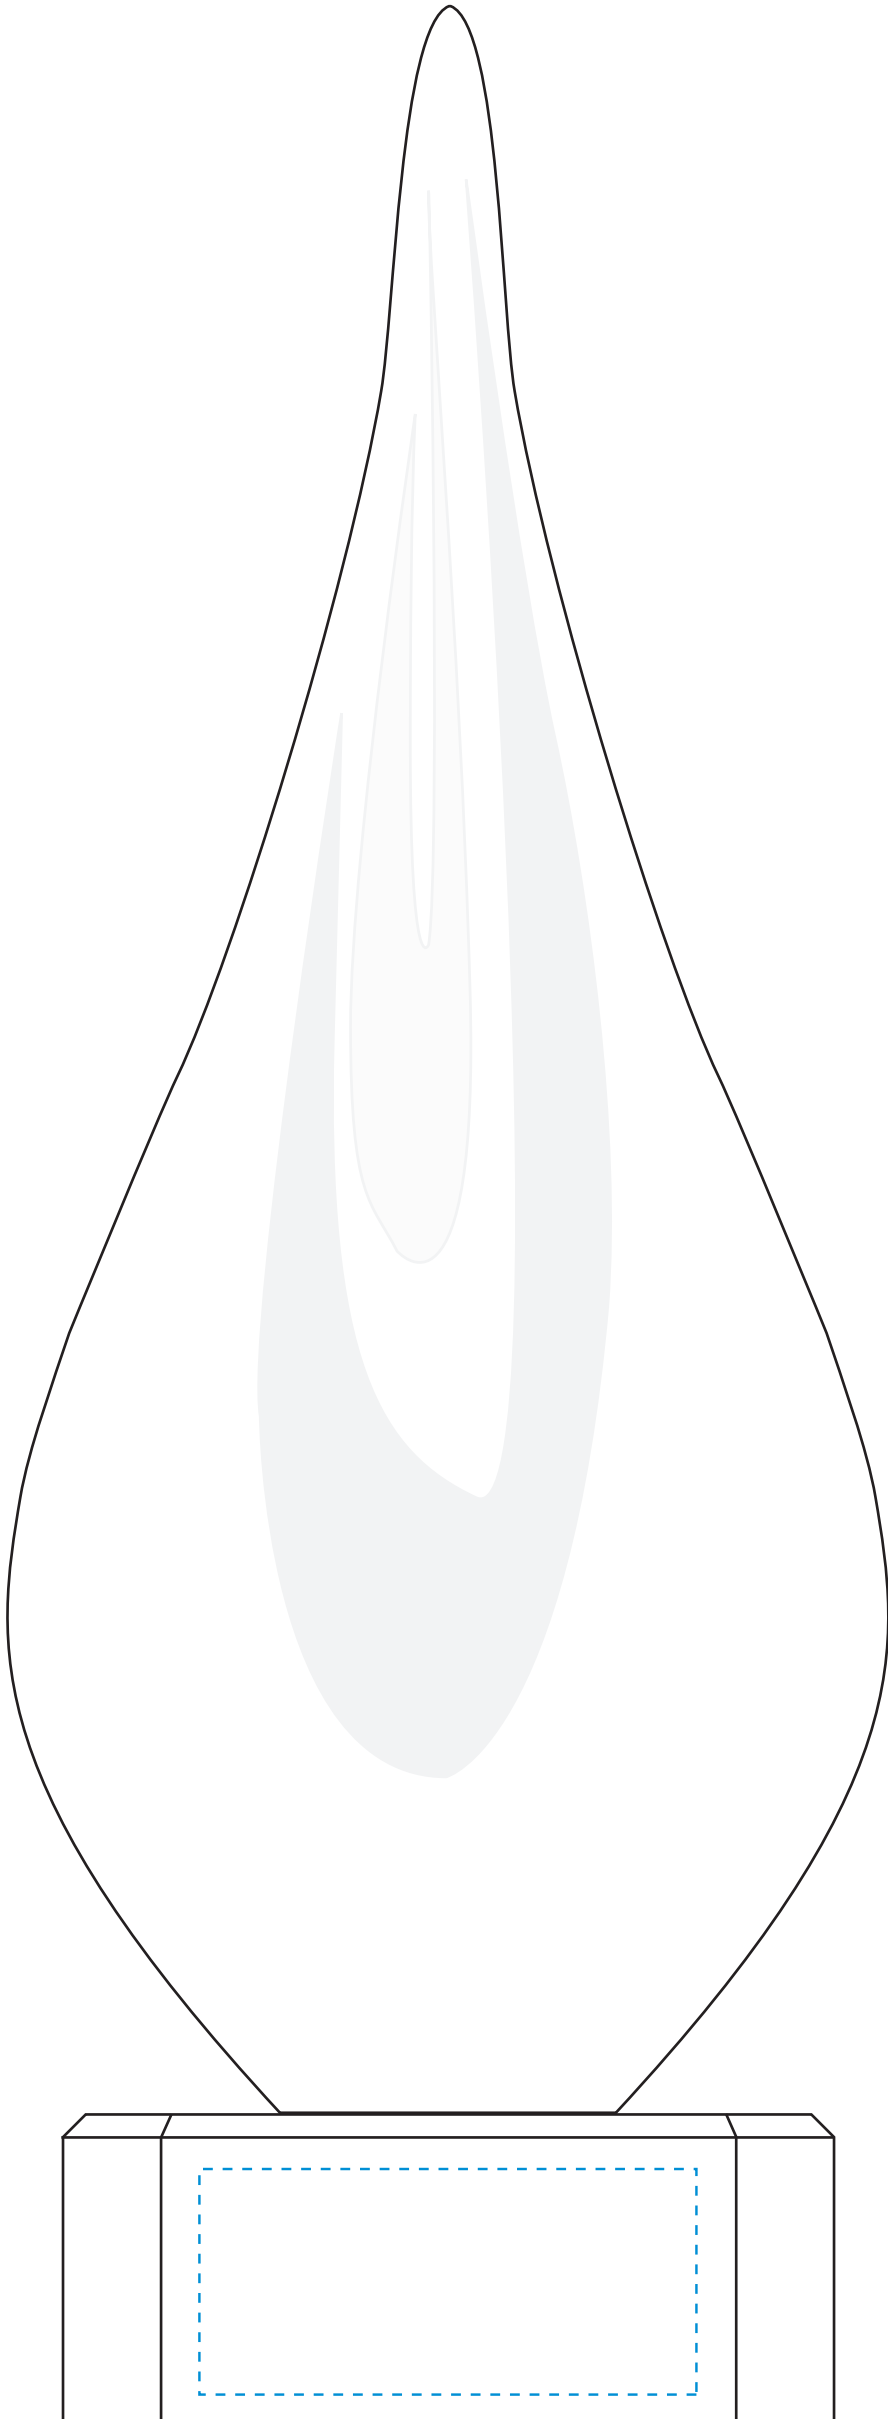

Standard Etch: Front

**7232D EMINENCE ART GLASS**  
*Blue line represents the max image area.*