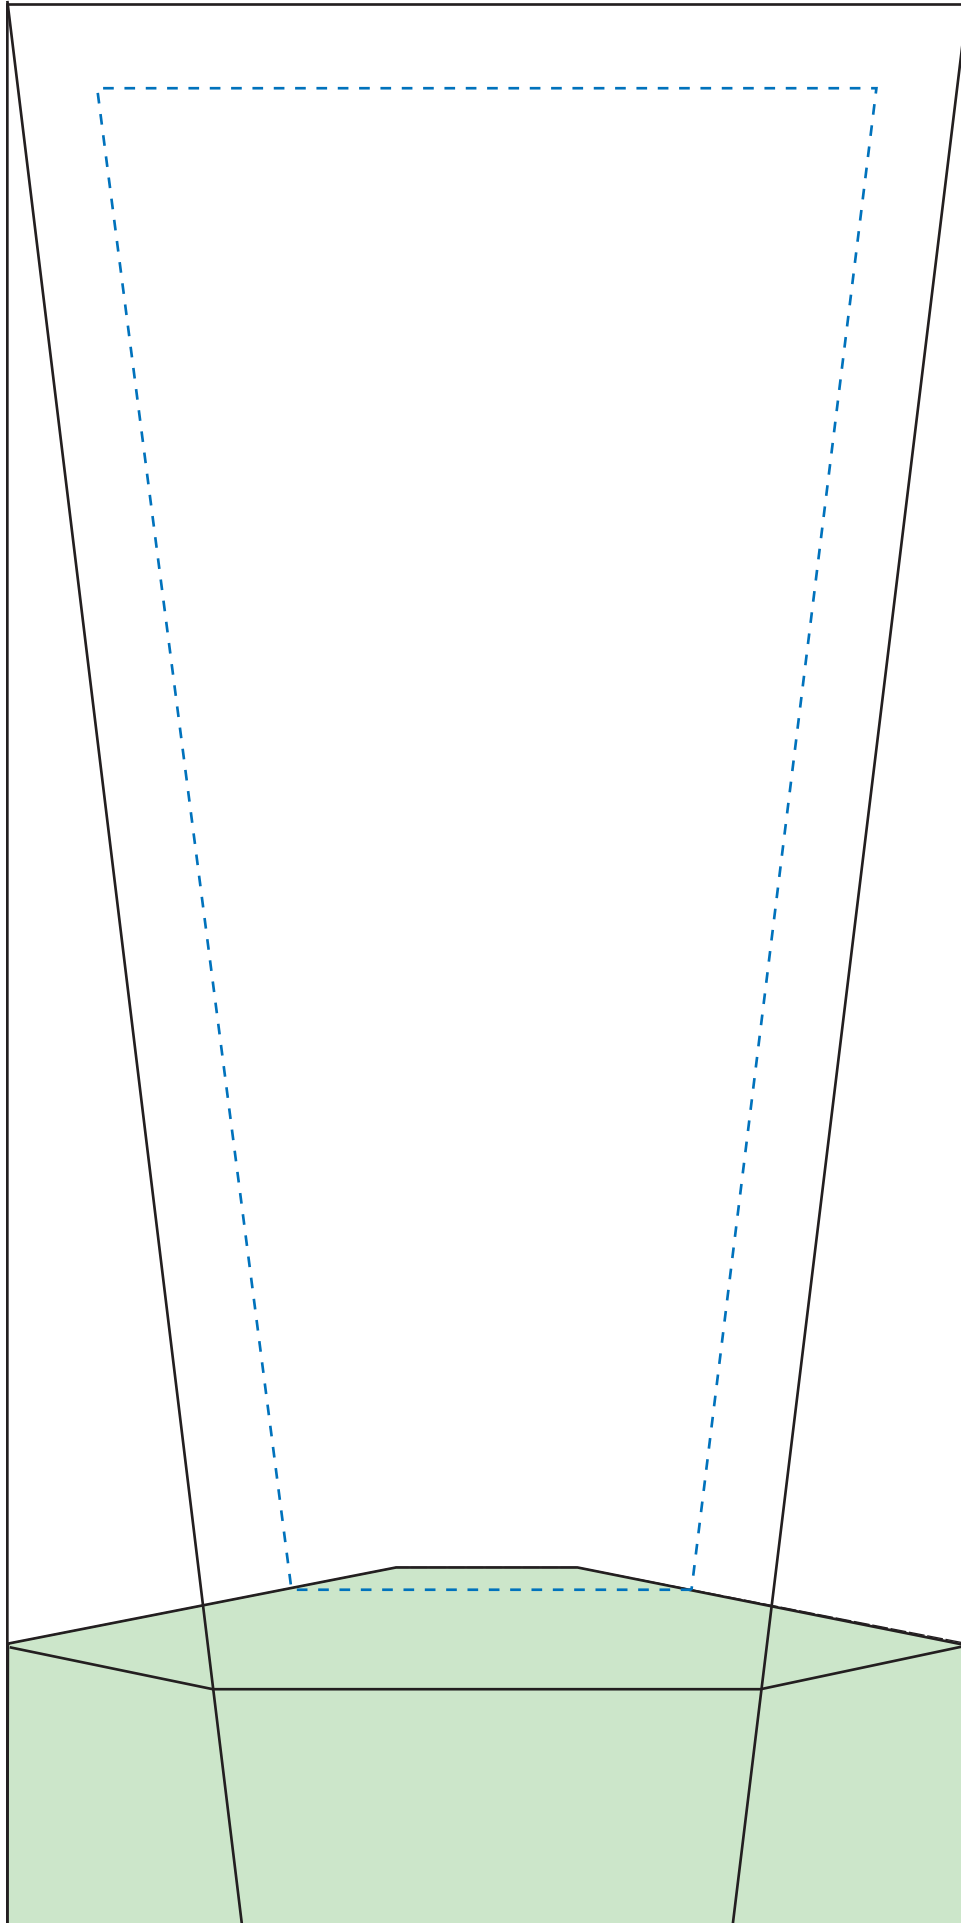

Standard Etch: Front

8445 VALERA LARGE

*Blue line represents the max image area.*